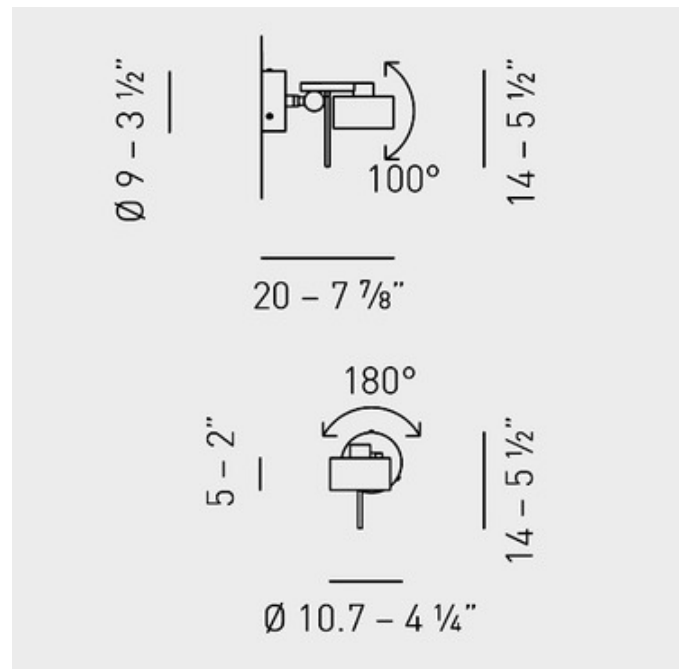

SHADE COLOR	N/A
BODY FINISH	Chrome
WATTAGE	60W
DIMMER	Standard 120V
DIMENSIONS	4.25"W x 5.5"H x 7.88"D
BULB NOT INCLUDED	
LAMP	1 x JCD/G9/60W/120V Halogen

SPEC # AXO60157