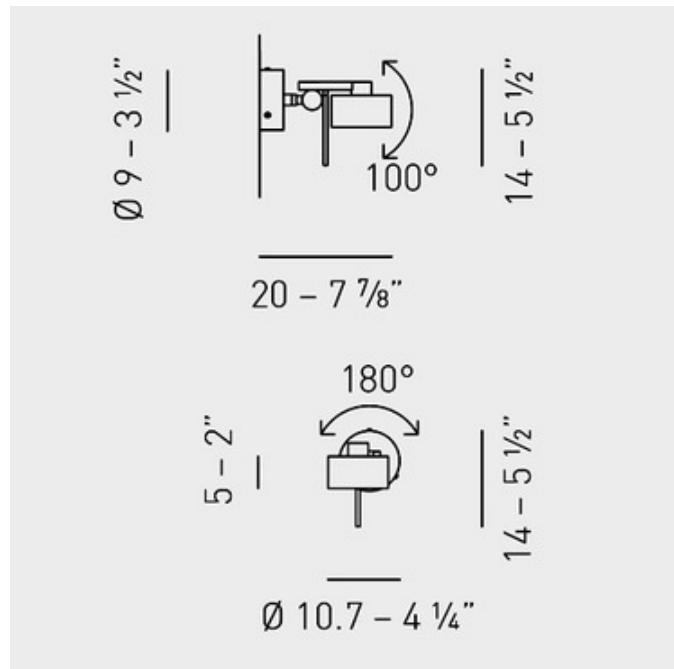

AX20 PI Wall or Ceiling Mount

Designer: Manuel Vivian

Description:

AX20 PI wall or ceiling mount features a chrome finish. Head rotates 180 degrees and pivots 100 degrees. General directional light distribution. Available in a suspension, table, wall mount, wall or ceiling mount and floor lamp version. One 60 watt, 120 volt, JCD G9 base halogen lamp not included. 4.25 inch width x 5.5 inch height x 7.9 inch depth. ETL listed.

Shown in: Chrome

List Price: \$424.29
Our Price: \$297.00

Shade Color: N/A
Body Finish: Chrome
Lamp: 1 x JCD/G9/60W/120V Halogen
Wattage: 60W
Dimmer: Incandescent
Dimensions: 5.5"H x 4.25"W x 7.88"D

Product Number: AXO60157			
Company:		Fixture Type:	Date: Apr 20, 2018
Project:		Approved By:	