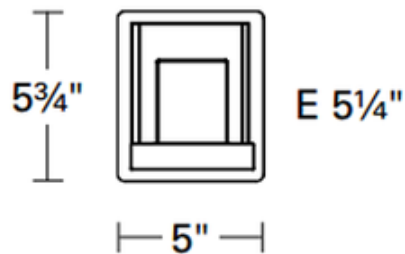

Product Number: DVI60159			
Company:		Fixture Type:	Date: Apr 25, 2018
Project:		Approved By:	

#0430BB-NARVIK-005H1-OPCH

Fax: (773) 883-6131

Phone: 866-954-4489

Address: 1718 W. Fullerton Ave. Chicago IL 60614

www.Lightology.com