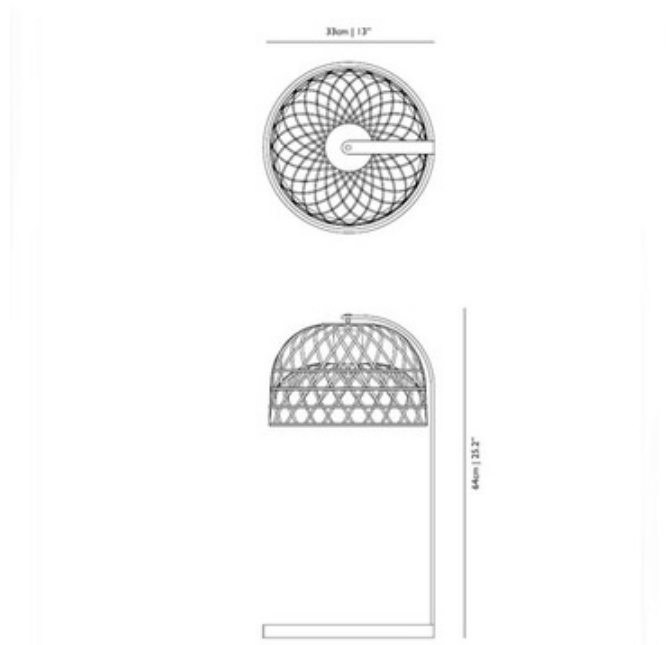

Emperor Table Lamp

Description:

Emperor collection resembles the hand woven bamboo cage in the Imperial Chambers. Features a bamboo rattan cage in red or black and includes glass diffuser that creates a warm glow of light. Each cage is woven by hand and therefore has a unique character. Zamac base with steel frame in red or black. Available in a pendant, table and floor lamp version. Features sensor touch dimmer on stem. One 40 watt, 120 volt, JCD G9 base halogen lamp not included. Includes 4.9 foot black textile cord and 2 pin plug. General light distribution. 13 inch diameter x 25.2 inch height.

Shown in: Black / Clear

List Price: \$2501.43
Our Price: \$1751.00

Shade Color: Clear
Body Finish: Black
Lamp: 1 x JCD/G9/40W/120V Halogen
Wattage: 40W
Dimmer: Included
Dimensions: 25.2"H x 13"W

Product Number: MOO60172			
Company:		Fixture Type:	Date: Apr 20, 2018
Project:		Approved By:	