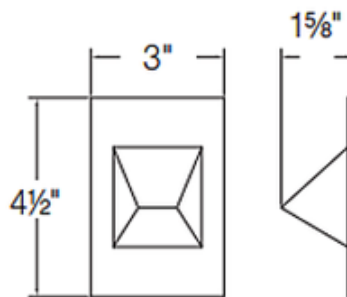

Product Number: CSL60190			
Company:		Fixture Type:	Date: Apr 26, 2018
Project:		Approved By:	

#0308ES-SS3003-003L1-00WH

Fax: (773) 883-6131

Phone: 866-954-4489

Address: 1718 W. Fullerton Ave. Chicago IL 60614

www.lightology.com