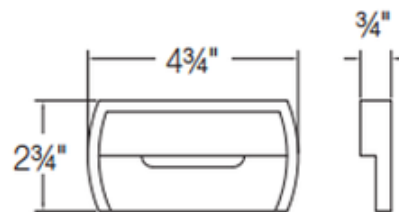

SS3004 LED Steplight

Description:

SS3004 LED Steplight features die-cast aluminum construction available in white, bronze or silver metallic powder coat finish. Features 2800K warm white color temperature, 80CRI, 120 lumens. Rated for 50,000 hours at 70 percent lumen maintenance. Features integral 120 volt input driver. Fits standard single-switch box. Also available in a 2 x 3 inch handy box configuration, sold separately. One 2.5 watt CREE XP-E LED included. UL and cUL listed for wet locations. Wall mount only. 4.75 inch width x 2.75 inch height x .75 inch depth.

Shown in: Bronze

List Price: \$137.50
 Our Price: \$110.00

Shade Color: N/A
 Body Finish: Bronze
 Lamp: 1 x LED/2.5W/120V LED
 Wattage: 2.5W
 Dimmer: Not Dimmable
 Dimensions: 2.5"H x 4.75"W x 0.75"D

Technical Information

Luminous Flux: 120 lumens
 Lumens/Watt: 48.00
 Lamp Color: 2850 K
 Color Rendering: 80 CRI
 Lamp Life: 50000 hours

Product Number: CSL60191			
Company:		Fixture Type:	Date: Mar 19, 2018
Project:		Approved By:	