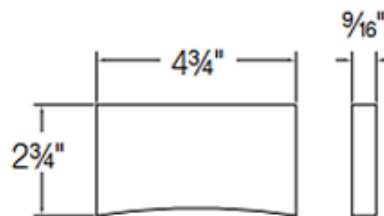

SS3005 LED Steplight

Description:

SS3005 LED Steplight features die-cast aluminum construction available in white, bronze or silver metallic powder coat finish. Features 2800K warm white color temperature, 80CRI, 120 lumens. Rated for 50,000 hours at 70 percent lumen maintenance. Features integral 120 volt input driver. Fits standard single-switch box. Also available in a 2 x 3 inch handy box configuration, sold separately. One 2.5 watt CREE XP-E LED included. UL and cUL listed for wet locations. Wall mount only. 4.5 inch width x 2.75 inch height x .6 inch depth.

Shown in: Silver Metallic

List Price: \$137.50
 Our Price: \$110.00

Shade Color: N/A
 Body Finish: Silver Metallic
 Lamp: 1 x LED/2.5W/120V LED
 Wattage: 2.5W
 Dimmer: Not Dimmable
 Dimensions: 2.5"H x 4.5"W x 0.6"D

Technical Information

Luminous Flux: 120 lumens
 Lumens/Watt: 48.00
 Lamp Color: 2850 K
 Color Rendering: 80 CRI
 Lamp Life: 50000 hours

Product Number: CSL60192			
Company:		Fixture Type:	Date: Mar 24, 2018
Project:		Approved By:	