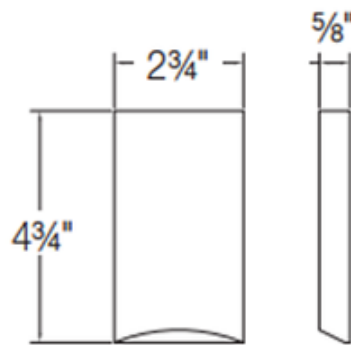

SS3006 LED Steplight

Description:

SS3006 LED Steplight features die-cast aluminum construction available in white, bronze or satin aluminum powder coat finish. Features 2800K warm color temperature, 80CRI, 120 lumens. Rated for 50,000 hours at 70 percent lumen maintenance. Features integral 120 volt input driver. Fits standard single-switch box. Also available in a 2 x 3 inch handy box configuration, sold separately. One 2.5 watt CREE XP-E LED included. UL and cUL listed for wet locations. Wall mount only. 2.5 inch width x 4.75 inch height x 0.6 inch depth.

Shown in: Bronze

List Price: \$137.50
 Our Price: \$110.00

Shade Color: N/A
 Body Finish: Bronze
 Lamp: 1 x LED/2.5W/120V LED
 Wattage: 2.5W
 Dimmer: Not Dimmable
 Dimensions: 4.75"H x 2.5"W x 0.6"D

Technical Information

Luminous Flux: 120 lumens
 Lumens/Watt: 48.00
 Lamp Color: 2850 K
 Color Rendering: 80 CRI
 Lamp Life: 50000 hours

Product Number: CSL60193			
Company:		Fixture Type:	Date: Apr 23, 2018
Project:		Approved By:	