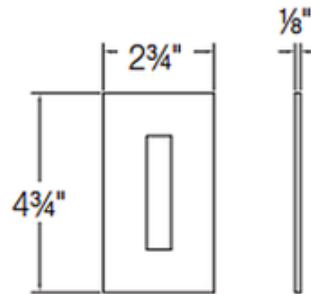

LED SS3008 Steplight

Description:

SS3008 LED Steplight features die-cast aluminum construction available in white, bronze or silver metal powder coat finish. Features 2800K warm white color temperature, 80CRI, 120 lumens. Rated for 50,000 hours at 70 percent lumen maintenance. Features integral 120 volt input driver. Fits standard single-switch box. Also available in a 2 x 3 inch handy box configuration, sold separately. One 2.5 watt CREE XP-E LED included. UL and cUL listed for wet locations. Wall mount only. 2.5 inch width x 4.75 inch height x .125 inch depth.

Shown in: Silver

List Price: \$180.00
 Our Price: \$144.00

Shade Color: N/A
 Body Finish: Silver
 Lamp: 1 x LED/2.5W/120V LED
 Wattage: 2.5W
 Dimmer: Not Dimmable
 Dimensions: 4.75"H x 2.5"W x 0.125"D

Technical Information

Luminous Flux: 120 lumens
 Lumens/Watt: 48.00
 Lamp Color: 2850 K
 Color Rendering: 80 CRI
 Lamp Life: 50000 hours

| | | | |
|---------------------------------|--|---------------|--------------------|
| Product Number: CSL60195 | | | |
| Company: | | Fixture Type: | Date: Apr 26, 2018 |
| Project: | | Approved By: | |