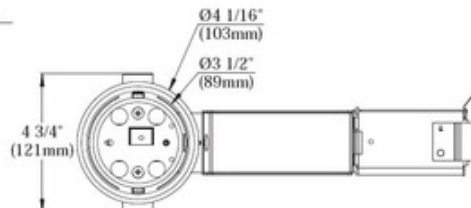

# RELED300U1 3.5 Inch 12W Non-IC Remodel Housing

**Description:**

3.5 inch LED non-ic remodel housing with electronic driver has .051 inch thick galvanized steel, is below ceiling accessible, takes up to 1 1/2 inch thick ceiling, and has no light leak. Housing should be at least 3 inches from insulation. 12 watts of 3000K LED light included. For use with LEDG314, LEDT312, LEDG325, and LEDT325 trims, sold separately. UL listed for damp locations. 4.75W x 6.0625H x 13.75L

Shown in: Galvanized Steel

List Price: \$150.00  
 Our Price: \$37.50

Shade Color: N/A  
 Body Finish: Galvanized Steel  
 Lamp: 1 x LED/12W/12V LED  
 Wattage: 12W  
 Dimmer: N/A  
 Dimensions: 13.75"L x 6.063"H x 4.75"W

**Technical Information**

Lamp Color: 3000 K  
 Ceiling Type: Drywall with Trim  
 Housing Type: Remodel NON IC  
 Housing Height: 7"  
 Aperture Shape: Round  
 Aperture Size: 0.000"  
 Product Dimensions: Cutout 3 5/8 inch