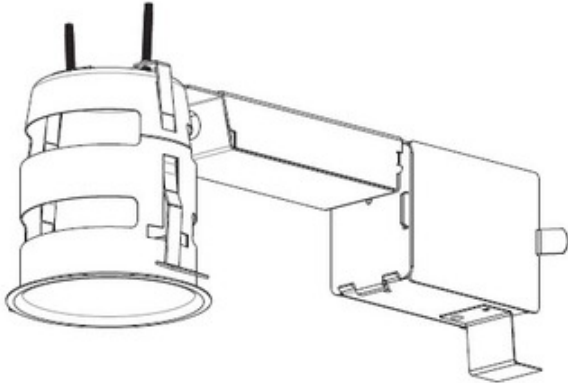

# RELED300U1 3.5 Inch 12W Non-IC Remodel Housing

**Description:**

3.5 inch LED non-ic remodel housing with electronic driver has .051 inch thick galvanized steel, is below ceiling accessible, takes up to 1 1/2 inch thick ceiling, and has no light leak. Housing should be at least 3 inches from insulation. 12 watts of 3000K LED light included. For use with LEDG314, LEDT312, LEDG325, and LEDT325 trims, sold separately. UL listed for damp locations. 4.75W x 6.0625H x 13.75L

Shown in: Galvanized Steel

List Price: \$150.00  
 Our Price: \$37.50

Shade Color: N/A  
 Body Finish: Galvanized Steel  
 Lamp: 1 x LED/12W/12V LED  
 Wattage: 12W  
 Dimmer: N/A  
 Dimensions: 13.75"L x 6.063"H x 4.75"W

**Technical Information**

Lamp Color: 3000 K  
 Ceiling Type: Drywall with Trim  
 Housing Type: Remodel NON IC  
 Housing Height: 7"  
 Aperture Shape: Round  
 Aperture Size: 0.000"  
 Product Dimensions: Cutout 3 5/8 inch