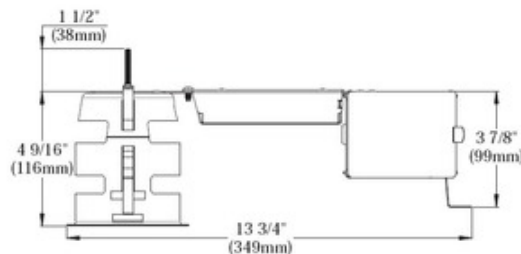

# RELED300U1 3.5 Inch 12W Non-IC Remodel Housing

**Description:**

3.5 inch LED non-ic remodel housing with electronic driver has .051 inch thick galvanized steel, is below ceiling accessible, takes up to 1 1/2 inch thick ceiling, and has no light leak. Housing should be at least 3 inches from insulation. 12 watts of 3000K LED light included. For use with LEDG314, LEDT312, LEDG325, and LEDT325 trims, sold separately. UL listed for damp locations. 4.75W x 6.0625H x 13.75L

Shown in: Galvanized Steel

List Price: \$150.00  
 Our Price: \$37.50

Shade Color: N/A  
 Body Finish: Galvanized Steel  
 Lamp: 1 x LED/12W/12V LED  
 Wattage: 12W  
 Dimmer: N/A  
 Dimensions: 13.75"L x 6.063"H x 4.75"W

**Technical Information**

Lamp Color: 3000 K  
 Ceiling Type: Drywall with Trim  
 Housing Type: Remodel NON IC  
 Housing Height: 7"  
 Aperture Shape: Round  
 Aperture Size: 0.000"  
 Product Dimensions: Cutout 3 5/8 inch