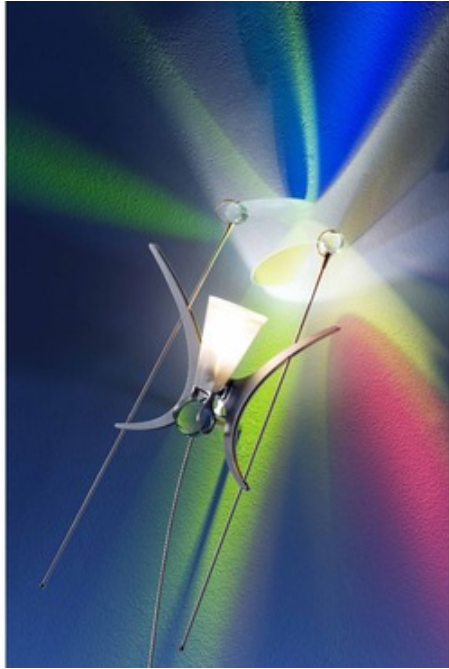

77 Moons Wall Sconce

Description:

77 Moons wall mount features a crystal quartz ball, white diffuser, optical glass filters and a stainless steel finish. White light passes by two semi-reflective color filters and is decomposed into the colors of the rainbow spectrum, mixed by moving the filter discs and blasted against the wall or into the room. Color filters adjust creating new color projections and effects. Includes transformer and On/Off switch on the cord. One 35 watt, 12 volt, MR16 GU5.3 base halogen lamp not included. Directional light distribution. 8W x 12H x 4 inch depth.

Shown in: Stainless Steel / White

List Price: \$625.00
Our Price: \$437.50

Shade Color: White
Body Finish: Stainless Steel
Lamp: 1 x MR16/GU5.3 (bipin)/35W/12V Halogen
Wattage: 35W
Dimmer: N/A
Dimensions: 12"H x 8"W x 4"D