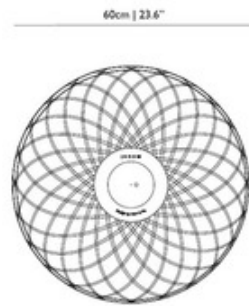

Emperor Small Suspension

Description:

Emperor collection resembles the hand woven bamboo cage in the Imperial Chambers. Features a bamboo rattan cage in red or black and includes glass diffuser that creates a warm glow of light. Each cage is woven by hand and therefore has a unique character. Available in a small, medium and large size option. Also available in a pendant, table and floor lamp version. Features chrome canopy and 156 inch black textile cable length. One 60 watt 120 volt A19 type medium base bulb is required, but not included. General light distribution. UL listed. 23.6 inch diameter x 16.9 inch height.

Shown in: Black / Clear

List Price: \$2882.86
Our Price: \$2018.00

Shade Color: Clear
Body Finish: Black
Lamp: 1 x A19/Medium (E26)/60W/120V Incandescent
 1 x A19/Medium (E26)/120V LED
Wattage: 60W
Dimmer: Incandescent
Dimensions: 16.9"H x 23.6"W