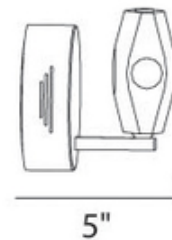

**BRAND**

Et2

**DESCRIPTION**

Neo Bathroom Vanity Light features a cool glossy ice reflecting the darks and lights of life. The lead-free optic crystal glass takes in the hues of the room they are in while complimenting the polished chrome finish. 20 watt, 12 volt, T3 G4 base xenon bulbs are included. Small: 5 inch width x 6 inch height x 5 inch depth. Large: 9 inch width x 5 inch height x 5 inch depth.

<b>SHADE COLOR</b>	Crystal
<b>BODY FINISH</b>	Polished Chrome
<b>WATTAGE</b>	20W
<b>DIMMER</b>	Low Voltage Electronic
<b>DIMENSIONS</b>	5"W x 6"H x 5"D
<b>BULB INCLUDED</b>	
<b>LAMP</b>	1 x T3/G4 (bipin)/20W/12V Halogen