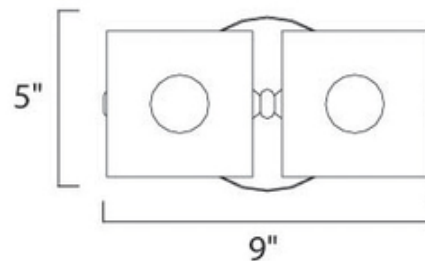

Neo Bathroom Vanity Light

Description:

Neo Bathroom Vanity Light features a cool glossy ice reflecting the darks and lights of life. The lead-free optic crystal glass takes in the hues of the room they are in while complimenting the polished chrome finish. 20 watt, 12 volt, T3 G4 base xenon bulbs are included. Small: 5 inch width x 6 inch height x 5 inch depth. Large: 9 inch width x 5 inch height x 5 inch depth.

Shown in: Polished Chrome / Crystal

List Price: \$206.25
 Our Price: \$165.00

Shade Color: Crystal
 Body Finish: Polished Chrome
 Lamp: 1 x T3/G4 (bipin)/20W/12V Halogen
 Wattage: 20W
 Dimmer: Low Voltage Electronic
 Dimensions: 6"H x 5"W x 5"D