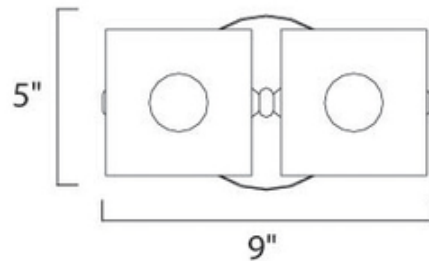

**BRAND**

Et2

**DESCRIPTION**

Neo Bathroom Vanity Light features a cool glossy ice reflecting the darks and lights of life. The lead-free optic crystal glass takes in the hues of the room they are in while complimenting the polished chrome finish. 20 watt, 12 volt, T3 G4 base xenon bulbs are included. Small: 5 inch width x 6 inch height x 5 inch depth. Large: 9 inch width x 5 inch height x 5 inch depth.

<b>SHADE COLOR</b>	Crystal
<b>BODY FINISH</b>	Polished Chrome
<b>WATTAGE</b>	20W
<b>DIMMER</b>	Low Voltage Electronic
<b>DIMENSIONS</b>	5"W x 6"H x 5"D
<b>BULB INCLUDED</b>	
<b>LAMP</b>	1 x T3/G4 (bipin)/20W/12V Halogen