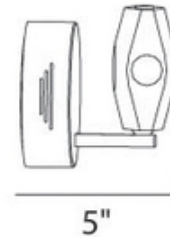

Neo Bathroom Vanity Light

Description:

Neo Bathroom Vanity Light features a cool glossy ice reflecting the darks and lights of life. The lead-free optic crystal glass takes in the hues of the room they are in while complimenting the polished chrome finish. 20 watt, 12 volt, T3 G4 base xenon bulbs are included. Small: 5 inch width x 6 inch height x 5 inch depth. Large: 9 inch width x 5 inch height x 5 inch depth.

Shown in: Polished Chrome / Crystal

List Price: \$206.25
 Our Price: \$165.00

Shade Color: Crystal
 Body Finish: Polished Chrome
 Lamp: 1 x T3/G4 (bipin)/20W/12V Halogen
 Wattage: 20W
 Dimmer: Low Voltage Electronic
 Dimensions: 6"H x 5"W x 5"D