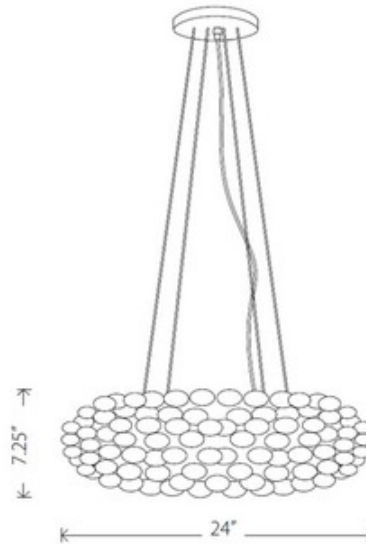

Large Bulle Suspension

Description:

Large Bulle pendant features a shade made of clear acrylic bubbles and a chrome finish. One 150 watt, 120 volt, T3 Long R7s base halogen lamp not included. General light distribution. 24 inch diameter x 7.25 inch height x 50 inch length.

Shown in: Chrome / Clear

List Price: \$1168.75
Our Price: \$935.00

Shade Color: Clear
Body Finish: Chrome
Lamp: 1 x T3LONG/R7s (RSC)/150W/120V Halogen
Wattage: 150W
Dimmer: Incandescent
Dimensions: 7.25"H x 24"W