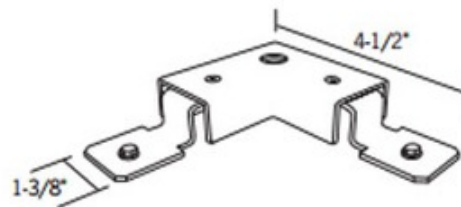

1-Circuit Track LA-12LTS Corner Bridge Support

Description:

Single circuit track corner bridge support for use with LA-12, 3-way joiner. Permits mounting pendant stem kits at center of LA-12. Available in Black, White or Silver finish. 1.4 inch width x 4.5 inch length.

Shown in: White

List Price: \$20.00
 Our Price: \$5.00

Shade Color: N/A
 Body Finish: White
 Lamp: N/A
 Wattage: N/A
 Dimmer: N/A
 Dimensions: 4.5"L x 1.4"W

Product Number: CNT60270			
Company:		Fixture Type:	Date: Apr 25, 2018
Project:		Approved By:	