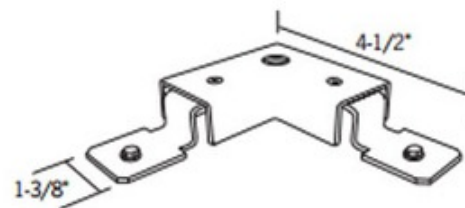

BRAND

ConTech

DESCRIPTION

Single circuit track corner bridge support for use with LA-12, 3-way joiner. Permits mounting pendant stem kits at center of LA-12. Available in Black, White or Silver finish. 1.4 inch width x 4.5 inch length.

SHADE COLOR	N/A
BODY FINISH	White
WATTAGE	N/A
DIMMER	N/A
DIMENSIONS	4.5"L x 1.4"W
LAMP	N/A

SPEC # CNT60270

COMPANY	PROJECT	FIXTURE TYPE	APPROVED BY	DATE