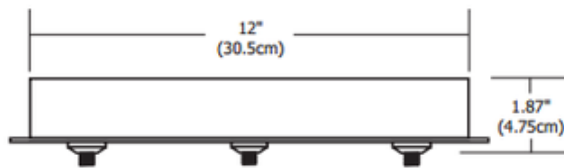

Fast Jack 12 Inch Round 4 Port Canopy

Description:

Fast Jack 12 Inch Round 4 Port Canopy features four Fast Jack ports and mounts to a standard 4 inch electrical box with plaster ring or an octagon box. Also available in a 12 inch 3 port version. Finish available in Satin Nickel, Polished Nickel or Antique Bronze. Maximum load of 12 volt, 75 watts per port for a total of 300 watts. Dimmable with a low voltage electronic dimmer. Also available in an LED version. ETL listed. 12 inch diameter x 1.9 inch height.

Shown in: Satin Nickel

List Price: \$289.00
Our Price: \$231.20

Shade Color: N/A
Body Finish: Satin Nickel
Lamp: 4 x 75W Halogen
Wattage: 300W
Dimmer: Low Voltage Electronic
Dimensions: 1.9"H x 12"W

Product Number: EDG60285			
Company:		Fixture Type:	Date: Apr 20, 2018
Project:		Approved By:	