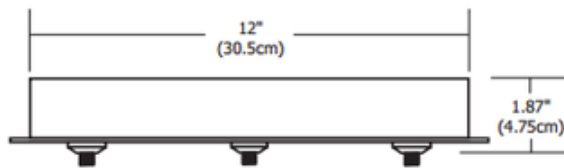

Fast Jack LED 12 Inch Round 4 Port Canopy

Description:

Fast Jack LED 12 Inch Round 4 Port Canopy features four Fast Jack ports and mounts to a standard 4 inch electrical box with plaster ring or an octagon box. Also available in a 12 inch round 3 port version. Finish available in Satin Nickel, Polished Nickel or Antique Bronze. Maximum load of 12 volt, 40 watts per port for a total of 160 watts. LED dimming range varies. Reference corresponding fixture specification sheet. Also available in a halogen version. LED version can also be used with a maximum of 50 watt halogen load per port. ETL listed. 12 inch diameter x 1.9 inch height.

Shown in: Satin Nickel

List Price: \$382.00
 Our Price: \$305.60

Shade Color: N/A
 Body Finish: Satin Nickel
 Lamp: 4 x LED/40W/12V LED
 Wattage: 160W
 Dimmer: Low Voltage Electronic
 Dimensions: 1.9"H x 12"W