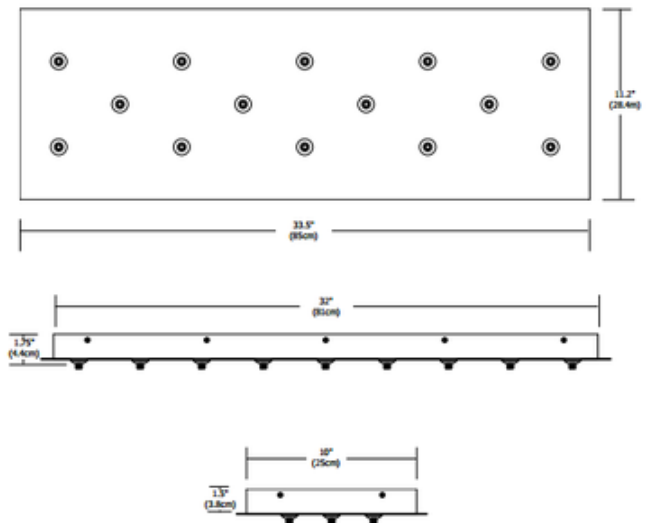

BRAND PureEdge Lighting

DESCRIPTION

Fast Jack Linear 14 Port Canopy features fourteen Fast Jack ports and mounts to a standard 4 inch electrical box with plaster ring, or to an octagon box. Finish in Satin Nickel. Available in a 14 and 17 port linear canopy version. Includes 4 drywall anchors for additional ceiling support. Maximum load per port is 12 volt, 20 watts for a total of 280 watts. Dimmable with a low voltage electronic dimmer. Also available in an LED version. ETL listed. 33.5 inch length x 11.2 inch width x 1.5 inch height.

SHADE COLOR	N/A
BODY FINISH	Satin Nickel
WATTAGE	280W
DIMMER	Low Voltage Electronic
DIMENSIONS	33.5"L x 11.2"W x 1.5"H
BULB NOT INCLUDED	
LAMP	14 x 20W Halogen

SPEC # EDG60289

COMPANY	PROJECT	FIXTURE TYPE	APPROVED BY	DATE