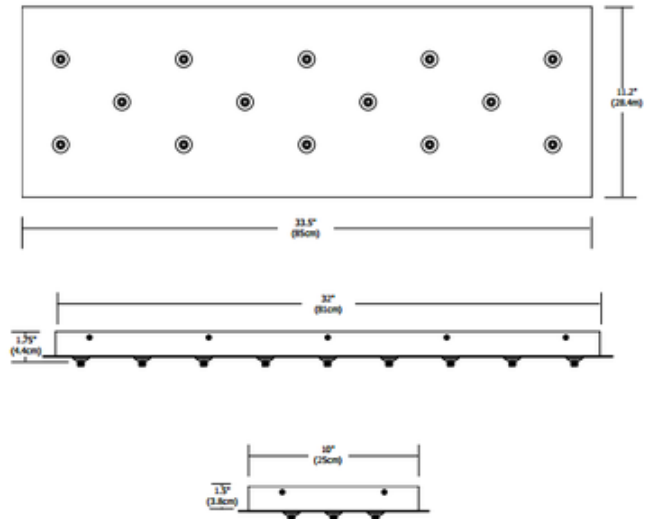

# Fast Jack Linear 14 Port Canopy

**Description:**

Fast Jack Linear 14 Port Canopy features fourteen Fast Jack ports and mounts to a standard 4 inch electrical box with plaster ring, or to an octagon box. Finish in Satin Nickel. Available in a 14 and 17 port linear canopy version. Includes 4 drywall anchors for additional ceiling support. Maximum load per port is 12 volt, 20 watts for a total of 280 watts. Dimmable with a low voltage electronic dimmer. Also available in an LED version. ETL listed. 33.5 inch length x 11.2 inch width x 1.5 inch height.

Shown in: Satin Nickel

List Price: \$1277.00  
 Our Price: \$1021.60

Shade Color: N/A  
 Body Finish: Satin Nickel  
 Lamp: 14 x 20W Halogen  
 Wattage: 280W  
 Dimmer: Low Voltage Electronic  
 Dimensions: 33.5"L x 1.5"H x 11.2"W