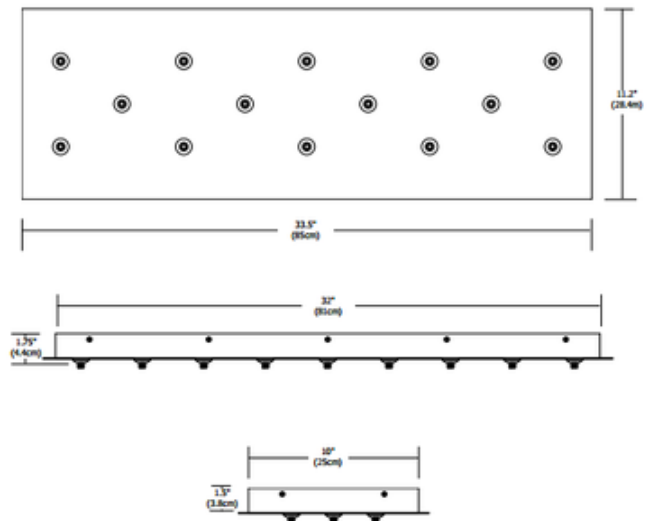

Fast Jack LED Linear 14 Port Canopy

Description:

Fast Jack LED Linear 14 Port Canopy features fourteen Fast Jack ports and mounts to a standard 4 inch electrical box with plaster ring, or to an octagon box. Finish in Satin Nickel. Available in a 14 and 17 port linear canopy version. Includes 4 drywall anchors for additional ceiling support. Maximum load per port is 12 volt, 20 watts for a total of 280 watts. LED dimming range varies. Reference corresponding fixture specification sheet for dimmer. Also available in a halogen version. ETL listed. 33.5 inch length x 11.2 inch width x 1.5 inch height.

Shown in: Satin Nickel

List Price: \$1347.00
 Our Price: \$1077.60

Shade Color: N/A
 Body Finish: Satin Nickel
 Lamp: 14 x LED/20W/12V LED
 Wattage: 280W
 Dimmer: Low Voltage Electronic
 Dimensions: 33.5"L x 1.5"H x 11.2"W