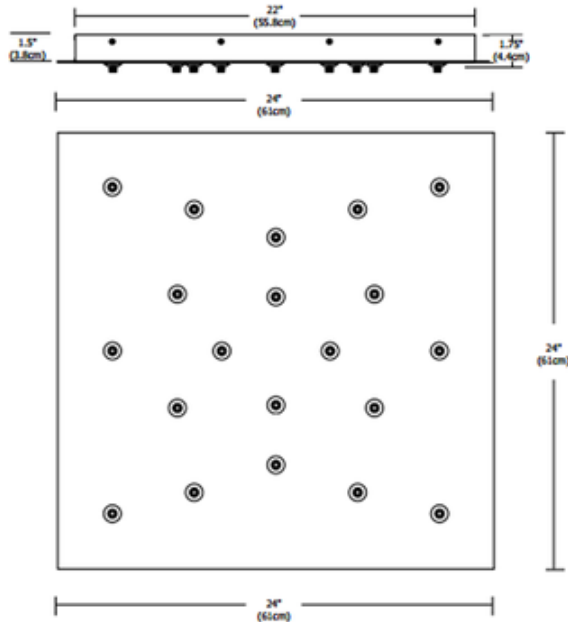

Fast Jack 24 Inch Square 20 Port Canopy

Description:

Fast Jack 24 Inch Square 20 Port Canopy features twenty Fast Jack ports and mounts to a standard 4 inch electrical box with plaster ring, or to an octagon box. Finish available in Satin Nickel. Available in a 20 and 26 port version. Includes eight drywall anchors for additional ceiling support. Maximum load is 12 volt, 20 watts per port for a total of 400 watts. Dimmable with a low voltage electronic dimmer. Also available in an LED version. ETL listed. 24 inch square x 1.75 inch height.

Shown in: Satin Nickel

List Price: \$1875.00
 Our Price: \$1500.00

Shade Color: N/A
 Body Finish: Satin Nickel
 Lamp: 20 x 20W Halogen
 Wattage: 400W
 Dimmer: Low Voltage Electronic
 Dimensions: 24"L x 1.75"H x 24"W