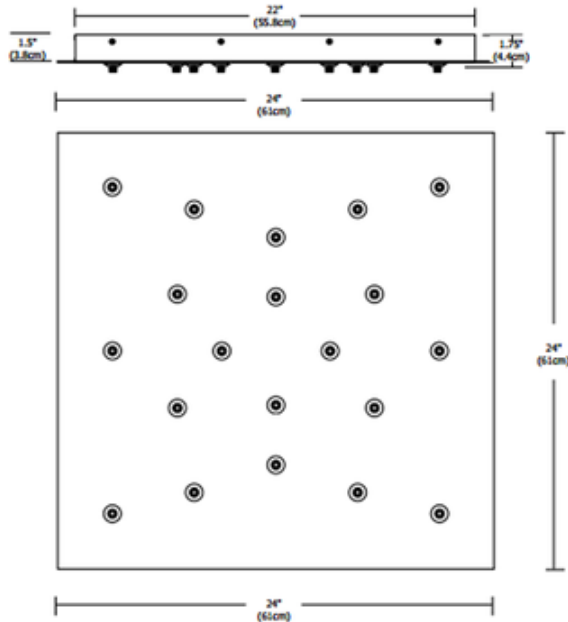

# Fast Jack LED 24 Inch Square 20 Port Canopy

**Description:**

Fast Jack LED 24 Inch Square 20 Port Canopy features twenty Fast Jack ports and mounts to a standard 4 inch electrical box with plaster ring, or to an octagon box. Finish available in Satin Nickel. Available in a 20 and 26 port version. Includes eight drywall anchors for additional ceiling support. Maximum load is 12 volt, 20 watts for a total of 400 watts. LED dimming range varies. Reference corresponding fixture specification for dimmer type. Also available in a halogen version. ETL listed. 24 inch square x 1.75 inch height.

Shown in: Satin Nickel

List Price: \$1972.00  
 Our Price: \$1577.60

Shade Color: N/A  
 Body Finish: Satin Nickel  
 Lamp: 20 x LED/20W/12V LED  
 Wattage: 400W  
 Dimmer: Low Voltage Electronic  
 Dimensions: 24"L x 1.75"H x 24"W