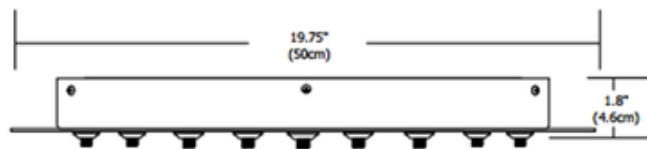

Fast Jack LED 20 Inch Round 17 Port Canopy

Description:

Fast Jack LED 20 Inch Round 17 Port Canopy features seventeen Fast Jack ports and mounts to a 4 inch standard electrical box with plaster ring, or to an octagon box. Finish in Satin Nickel. Includes 3 anchors for additional ceiling support and power supply which fits inside canopy. Maximum load is 12 volt, 20 watts for a total of 340 watts. LED dimming range varies. Reference corresponding fixture to determine dimmer. Also available in a halogen version. ETL listed. 19.75 inch diameter x 1.8 inch height.

Shown in: Satin Nickel

List Price: \$1148.00
Our Price: \$918.40

Shade Color: N/A
Body Finish: Satin Nickel
Lamp: 17 x LED/20W/12V LED
Wattage: 340W
Dimmer: Low Voltage Electronic
Dimensions: 1.8"H x 19.75"W