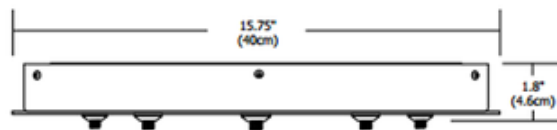

Fast Jack LED 16 Inch Round 9 Port Canopy

Description:

Fast Jack LED 16 Inch Round 9 Port Canopy features nine Fast Jack ports and mounts to a standard 4 inch electrical box with plaster ring, or to an octagon box. Finish available in Satin Nickel. Includes 3 drywall anchors for additional ceiling support and power supply which fits inside the canopy. Maximum load per port is 12 volt, 40 watts for a total of 360 watts. LED dimming range varies. Reference corresponding fixture specification sheet for dimmer. LED version can also be used with maximum of 50 watt halogen load per port. ETL listed. 15.75 inch diameter x 1.8 inch height.

Shown in: Satin Nickel

List Price: \$982.00
Our Price: \$491.00

Shade Color: N/A
Body Finish: Satin Nickel
Lamp: 9 x LED/40W/12V LED
Wattage: 360W
Dimmer: Low Voltage Electronic
Dimensions: 1.8"H x 15.75"W