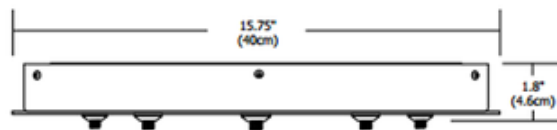

Fast Jack 16 Inch Round 9 Port 50 Watt Canopy

Description:

Fast Jack 16 Inch Round 9 Port Canopy features nine Fast Jack ports and mounts to a standard 4 inch electrical box with plaster ring, or to an octagon box. Finish available in Satin Nickel. Available in a 5, 7 and 9 port version. Includes 3 drywall anchors for additional ceiling support and transformer(s) which fits inside the canopy. Maximum load per port is 12 volt, 50 watts for a total of 450 watts. Dimmable with a low voltage electronic dimmer. Also available in an LED version. ETL listed. 15.75 inch diameter x 1.8 inch height.

Shown in: Satin Nickel

List Price: \$650.00
Our Price: \$520.00

Shade Color: N/A
Body Finish: Satin Nickel
Lamp: 9 x 50W Halogen
Wattage: 450W
Dimmer: Low Voltage Electronic
Dimensions: 1.8"H x 15.75"W

Product Number: EDG60295			
Company:		Fixture Type:	Date: Mar 22, 2018
Project:		Approved By:	