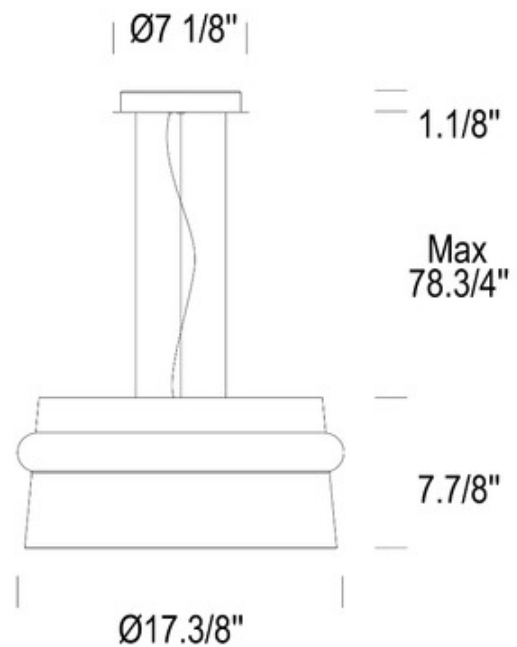

COMPANY

PROJECT

FIXTURE TYPE

APPROVED BY

DATE