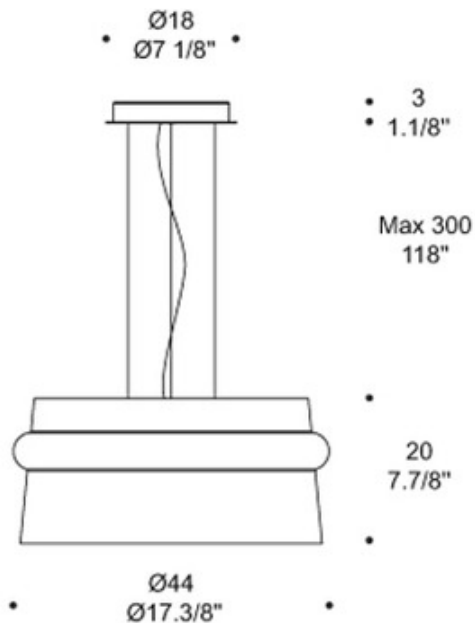

Aro Pendant

Description:

Aro pendant features a mirror smoked chrome or gloss black glass shade. Finish in matte white. One 55 watt, 120 volt, T5 2GX13 base fluorescent lamp not included. General light distribution. Maximum height of 118 inches. 17.38 inch diameter x 7.88 inch height.

Shown in: Matte White / Mirror Smoked Chrome

List Price: \$2615.63
 Our Price: \$1883.25

Shade Color: Mirror Smoked Chrome
 Body Finish: Matte White
 Lamp: 1 x T5/2GX13/55W/120V Compact Fluorescent
 Wattage: 55W
 Dimmer: N/A
 Dimensions: 7.88"H x 17.38"W

Product Number: LEU60368			
Company:		Fixture Type:	Date: Mar 21, 2018
Project:		Approved By:	

#1222SU-ARO-018F1-MCWH

Fax: (773) 883-6131

Phone: 866-954-4489

Address: 1718 W. Fullerton Ave. Chicago IL 60614