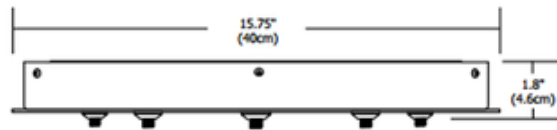

Fast Jack 16 Inch Round 5 Port Canopy

Description:

Fast Jack 16 Inch Round 5 Port Canopy features five Fast Jack ports and mounts to a standard 4 inch electrical box with plaster ring, or to an octagon box. Finish available in Satin Nickel. Includes 3 drywall anchors for additional ceiling support and transformer(s) which fits inside the canopy. Maximum load per port is 12 volt, 50 watts for a total of 250 watts. Dimmable with a low voltage electronic dimmer, sold separately. ETL listed. 15.75 inch diameter x 1.8 inch height.

Shown in: Satin Nickel

List Price: \$483.00
 Our Price: \$386.40

Shade Color: N/A
 Body Finish: Satin Nickel
 Lamp: 5 x 50W Halogen
 Wattage: 250W
 Dimmer: Low Voltage Electronic
 Dimensions: 1.8"H x 15.75"W