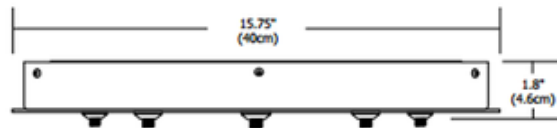

Fast Jack 16 Inch Round 7 Port Canopy

Description:

Fast Jack 16 Inch Round 7 Port Canopy features seven Fast Jack ports and mounts to a standard 4 inch electrical box with plaster ring, or to an octagon box. Finish in Satin Nickel. Available in a 5, 7 and 9 port version. Includes 3 drywall anchors for additional ceiling support and transformer(s) which fit inside the canopy. Maximum load per port is 12 volt, 50 watts for a total of 350 watts. Dimmable with a low voltage electronic dimmer. Also available in an LED version. ETL listed. 15.75 inch diameter x 1.8 inch height.

Shown in: Satin Nickel

List Price: \$570.00
Our Price: \$456.00

Shade Color: N/A
Body Finish: Satin Nickel
Lamp: 7 x 50W Halogen
Wattage: 350W
Dimmer: Low Voltage Electronic
Dimensions: 1.8"H x 15.75"W

Product Number: EDG60395			
Company:		Fixture Type:	Date: Apr 19, 2018
Project:		Approved By:	