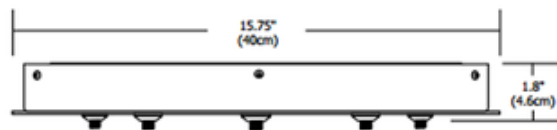

Fast Jack LED 16 Inch Round 5 Port Canopy

Description:

Fast Jack LED 16 Inch Round 5 Port Canopy features five Fast Jack ports and mounts to a standard 4 inch electrical box with plaster ring, or to an octagon box. Finish in Satin Nickel. Available in a 5, 7 and 9 port version. Includes 3 drywall anchors for additional ceiling support and power supply which fits inside the canopy. Maximum load per port is 12 volt, 40 watts for a total of 200 watts. LED dimming range varies. Reference corresponding fixture specification sheet for dimmer. LED version can also be used with maximum of 50 watt Halogen load per port. ETL listed. 15.75 inch diameter x 1.8 inch height.

Shown in: Satin Nickel

List Price: \$728.00
 Our Price: \$582.40

Shade Color: N/A
 Body Finish: Satin Nickel
 Lamp: 5 x LED/40W/12V LED
 Wattage: 200W
 Dimmer: Low Voltage Electronic
 Dimensions: 1.8"H x 15.75"W