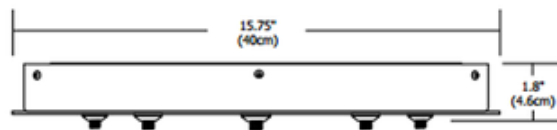

Fast Jack LED 16 Inch Round 7 Port Canopy

Description:

Fast Jack LED 16 Inch Round 7 Port Canopy features seven Fast Jack ports and mounts to a standard 4 inch electrical box with plaster ring, or to an octagon box. Finish in Satin Nickel. Available in a 5, 7 and 9 port version. Includes 3 drywall anchors for additional ceiling support and power supply which fits inside the canopy. Maximum load per port is 12 volt, 40 watts for a total of 280 watts. LED dimming range varies. Reference corresponding fixture specification sheet for dimmer. May also be used with maximum of 50 watt Halogen load per port. ETL listed. 15.75 inch diameter x 1.8 inch height.

Shown in: Satin Nickel

List Price: \$844.00
 Our Price: \$675.20

Shade Color: N/A
 Body Finish: Satin Nickel
 Lamp: 7 x LED/40W/12V LED

Wattage: 40W
 Dimmer: Low Voltage Electronic
 Dimensions: 1.8"H x 15.75"W