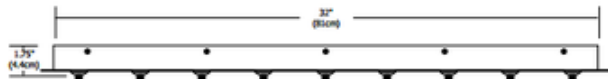

# Fast Jack Linear 17 Port Canopy

**Description:**

Fast Jack Linear 17 Port Canopy features seventeen Fast Jack ports and mounts to a standard 4 inch electrical box with plaster ring, or to an octagon box. Finish in Satin Nickel. Available in a 14 and 17 port linear canopy version. Includes 4 drywall anchors for additional ceiling support and power supply which fits inside canopy. Maximum load per port is 12 volt, 20 watts for a total of 340 watts. Dimmable with a low voltage electronic dimmer. Also available in an LED version. ETL listed. 33.5 inch length x 11.2 inch width x 1.5 inch height.

Shown in: Satin Nickel

List Price: \$1382.00  
 Our Price: \$1105.60

Shade Color: N/A  
 Body Finish: Satin Nickel  
 Lamp: 17 x 20W Halogen  
 Wattage: 340W  
 Dimmer: Low Voltage Electronic  
 Dimensions: 33.5"L x 1.5"H x 11.2"W