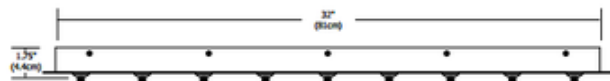

Fast Jack LED Linear 17 Port Canopy

Description:

Fast Jack LED Linear 17 Port Canopy features seventeen Fast Jack ports and mounts to a standard 4 inch electrical box with plaster ring, or to an octagon box. Finish in Satin Nickel. Available in a 14 and 17 port linear canopy version. Includes 4 drywall anchors for additional ceiling support and power supply which fits inside canopy. Maximum load per port is 12 volt, 20 watts for a total of 340 watts. LED dimming range varies. Reference corresponding fixture specification sheet for dimmer. Also available in a halogen version. ETL listed. 33.5 inch length x 11.2 inch width x 1.5 inch height.

Shown in: Satin Nickel

List Price: \$1465.00
 Our Price: \$1172.00

Shade Color: N/A
 Body Finish: Satin Nickel
 Lamp: 17 x LED/20W/12V LED
 Wattage: 340W
 Dimmer: Low Voltage Electronic
 Dimensions: 33.5"L x 1.5"H x 11.2"W