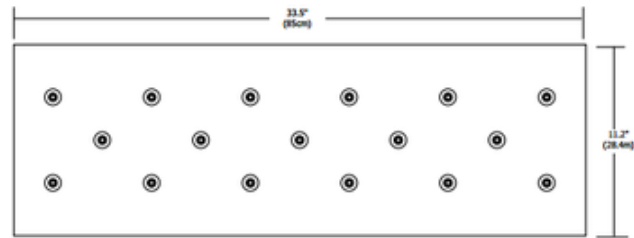

Fast Jack LED Linear 17 Port Canopy

Description:

Fast Jack LED Linear 17 Port Canopy features seventeen Fast Jack ports and mounts to a standard 4 inch electrical box with plaster ring, or to an octagon box. Finish in Satin Nickel. Available in a 14 and 17 port linear canopy version. Includes 4 drywall anchors for additional ceiling support and power supply which fits inside canopy. Maximum load per port is 12 volt, 20 watts for a total of 340 watts. LED dimming range varies. Reference corresponding fixture specification sheet for dimmer. Also available in a halogen version. ETL listed. 33.5 inch length x 11.2 inch width x 1.5 inch height.

Shown in: Satin Nickel

List Price: \$1465.00
 Our Price: \$1172.00

Shade Color: N/A
 Body Finish: Satin Nickel
 Lamp: 17 x LED/20W/12V LED
 Wattage: 340W
 Dimmer: Low Voltage Electronic
 Dimensions: 33.5"L x 1.5"H x 11.2"W