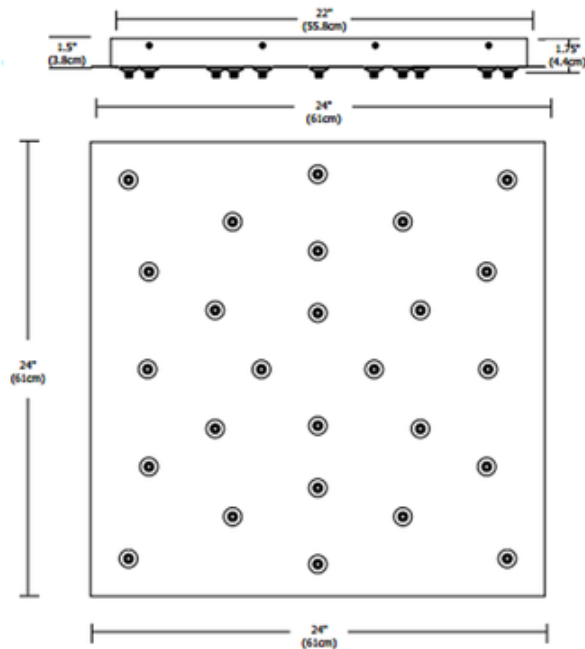

# Fast Jack 24 Inch Square 26 Port Canopy

**Description:**

Fast Jack 24 Inch Square 26 Port Canopy features twenty six Fast Jack ports and mounts to a standard 4 inch electrical box with plaster ring, or to an octagon box. Finish available in Satin Nickel. Available in a 20 and 26 port version. Includes eight drywall anchors for additional ceiling support. Maximum load is 12 volt, 20 watts per port for a total of 520 watts. Dimmable with a low voltage electronic dimmer. Also available in an LED version. ETL listed. 24 inch square x 1.75 inch height.

Shown in: Satin Nickel

List Price: \$2102.00  
 Our Price: \$1681.60

Shade Color: N/A  
 Body Finish: Satin Nickel  
 Lamp: 26 x 20W Halogen  
 Wattage: 520W  
 Dimmer: Low Voltage Electronic  
 Dimensions: 24"L x 1.75"H x 24"W