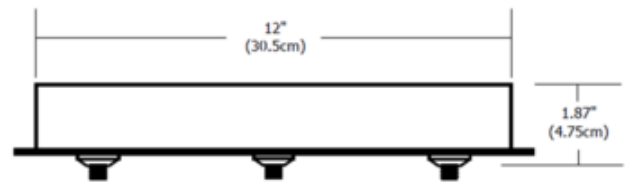

BRAND PureEdge Lighting

DESCRIPTION

The 12 Inch Round Multi-Port Fast Jack Canopy without Transformer mounts to a standard 4 inch electrical box or to an octagon box. Available in a 3 and 4 port version. Maximum 75 watt load per port. Compatible remote magnetic transformers (12VAC: T-300-12 or T-600-D12, or 24VAC: T-600-24), sold separately. The 12VAC transformers accept halogen and LED loads. The 24VAC transformers accept only halogen loads. ETL listed. 12 inch diameter x 1.87 inch height.

SHADE COLOR	N/A
BODY FINISH	Satin Nickel
WATTAGE	300W
DIMMER	Dimmable
DIMENSIONS	12"W x 1.87"H
BULB NOT INCLUDED	
LAMP	4 x 75W Halogen

3 and 4 Port Round Canopy

SPEC # EDG60490

COMPANY	PROJECT	FIXTURE TYPE	APPROVED BY	DATE