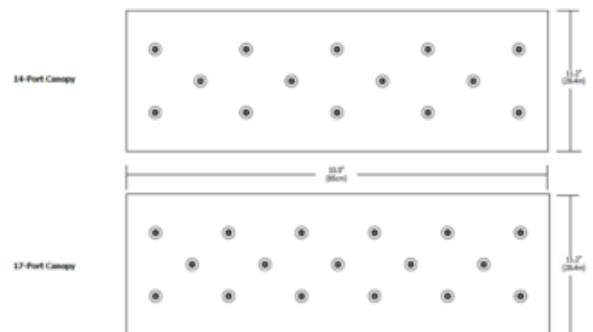

BRAND PureEdge Lighting

DESCRIPTION

The 33 Inch Linear Multi-Port Fast Jack Canopy without transformer mounts to a standard 4 inch electrical box with plaster ring or to an octagon box. It includes 4 drywall anchors for additional ceiling support. Maximum 20 watt load per port. Compatible remote transformers: 12VAC: T-300-12 (halogen and LED) or T-600-D12 (halogen and LED), or 24VDC: T-600-24 (halogen) sold separately. Required remote transformer sold separately.

SHADE COLOR	N/A
BODY FINISH	Satin Nickel
WATTAGE	280W
DIMMER	Dimmable
DIMENSIONS	33.5"L x 11.2"W x 1.5"H
BULB NOT INCLUDED	
LAMP	14 x 20W Halogen

SPEC # EDG60495

COMPANY	PROJECT	FIXTURE TYPE	APPROVED BY	DATE