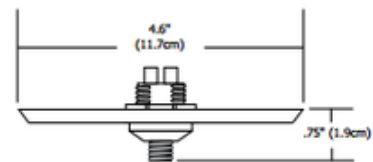

**BRAND**

PureEdge Lighting

**DESCRIPTION**

The 4 Inch Round Fast Jack Canopy without transformer mounts to a standard 4 inch electrical box or to an octagon box. Maximum load per canopy is 75 watts. Compatible remote magnetic transformers (12VAC: T-300-12 or T-600-D12, or 24VAC: T-600-24), sold separately. The 12VAC transformers accept halogen and LED loads. The 24VAC transformer accepts only halogen loads. Note: This is a discontinued model and limited to quantity on hand.

<b>SHADE COLOR</b>	N/A
<b>BODY FINISH</b>	Satin Nickel
<b>WATTAGE</b>	75W
<b>DIMMER</b>	Dimmable
<b>DIMENSIONS</b>	4.6"W x 0.75"H
<b>BULB NOT INCLUDED</b>	
<b>LAMP</b>	1 x 75W Halogen

**SPEC #** EDG60505