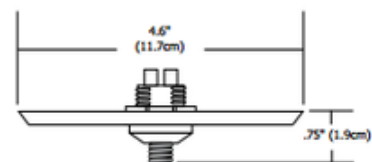

**BRAND**

PureEdge Lighting

**DESCRIPTION**

The 4 Inch Round Fast Jack Canopy without transformer mounts to a standard 4 inch electrical box or to an octagon box. Maximum load per canopy is 75 watts. Compatible remote magnetic transformers (12VAC: T-300-12 or T-600-D12, or 24VAC: T-600-24), sold separately. The 12VAC transformers accept halogen and LED loads. The 24VAC transformer accepts only halogen loads. Note: This is a discontinued model and limited to quantity on hand.

<b>SHADE COLOR</b>	N/A
<b>BODY FINISH</b>	Satin Nickel
<b>WATTAGE</b>	75W
<b>DIMMER</b>	Dimmable
<b>DIMENSIONS</b>	4.6"W x 0.75"H
<b>BULB NOT INCLUDED</b>	
<b>LAMP</b>	1 x 75W Halogen

**SPEC #** EDG60505