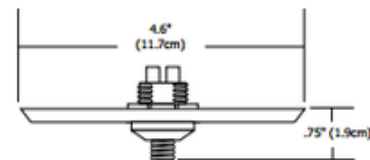

COMPANY	PROJECT	FIXTURE TYPE	APPROVED BY	DATE