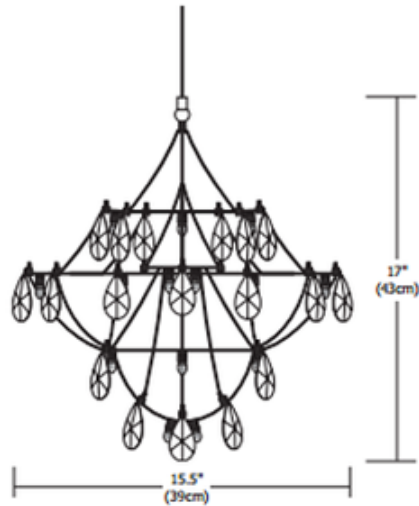

FJ Crystal Galaxy Pendant

Description:

The Crystal Galaxy is a miniature satin nickel chandelier with crystals intertwined throughout the fixture. Includes 8 feet of field-cutttable coaxial cable and fast jack connector. Mounts to Monorail, Monorail 2 Circuit, or Fast Jack power canopy, sold separately. Thirty 2 watt, 12 volt, T3.25 E10 screw base krypton lamps included. General light distribution. ETL listed. 15.5 inch width x 17 inch height.

Shown in: Satin Nickel / Crystal

List Price: \$825.00
Our Price: \$495.00

Shade Color: Crystal
Body Finish: Satin Nickel
Lamp: 30 x T3.25/E10/2W/12V Krypton Xenon
Wattage: 60W
Dimmer: Dimmable
Dimensions: 17"H x 15.5"W