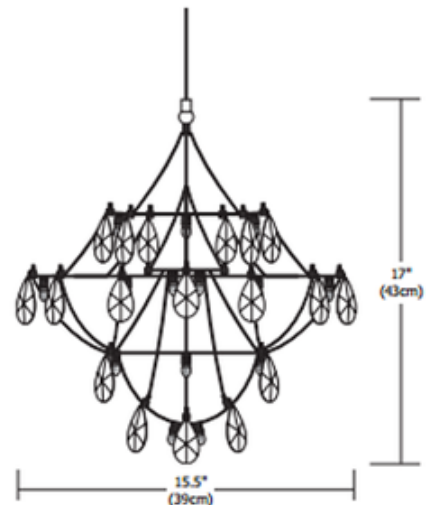

COMPANY	PROJECT	FIXTURE TYPE	APPROVED BY	DATE