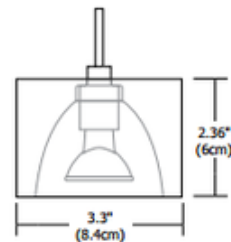

# FJ Izar Pendant

**Description:**

Fast Jack Izar pendant, named after the Belt Star, features a cube-shaped Dark Amber or Clear crystal shade. Finish in Satin Nickel. Includes 10 feet of field-cutttable coaxial cable and fast jack connector. Mounts to a Monorail connector, Monorail 2 Circuit connector, or Fast Jack power canopy, sold separately. One 20 watt, 12 volt, MR11 GU4 base halogen lamp is included. General light distribution. ETL listed. Pendant crystal cube measures 3.3 inch width x 3.3 inch depth x 2.36 inch height x 122.36 inch overall length.

Shown in: Satin Nickel / Dark Amber

List Price: \$129.00  
 Our Price: \$77.40

Shade Color: Dark Amber  
 Body Finish: Satin Nickel  
 Lamp: 1 x MR11/GU4/20W/12V Halogen  
 Wattage: 20W  
 Dimmer: Dimmable  
 Dimensions: 120"L x 2.36"H x 3.3"W x 3.3"D