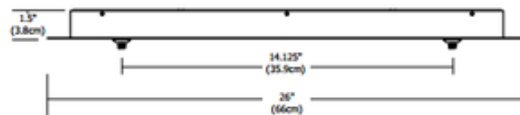

Product Number: EDG60529			
Company:		Fixture Type:	Date: Apr 22, 2018
Project:		Approved By:	

#1200FC-FJC26R2-026H1-XXBZ

Fax: (773) 883-6131

Phone: 866-954-4489

Address: 1718 W. Fullerton Ave. Chicago IL 60614

www.Lightology.com