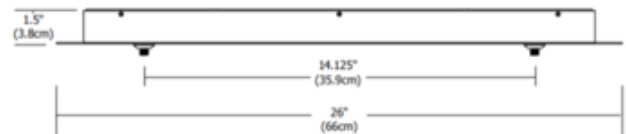

**BRAND** PureEdge Lighting

**DESCRIPTION**

The 26 Inch Rectangle 2-Port Fast Jack Canopy without Transformer mounts to a standard 4 inch electrical box or to an octagon box. Available in Satin Nickel finish. Maximum 75 watt load per port. Compatible remote magnetic transformers (12VAC: T-300-12), sold separately. Accepts halogen and LED loads. Required power supply sold separately. Limited quantities available.

<b>SHADE COLOR</b>	N/A
<b>BODY FINISH</b>	Antique Bronze
<b>WATTAGE</b>	150W
<b>DIMMER</b>	Dimmable
<b>DIMENSIONS</b>	26"W x 1.5"H x 5.75"D
<b>BULB NOT INCLUDED</b>	
<b>LAMP</b>	2 x 75W Halogen

**SPEC #** EDG60529