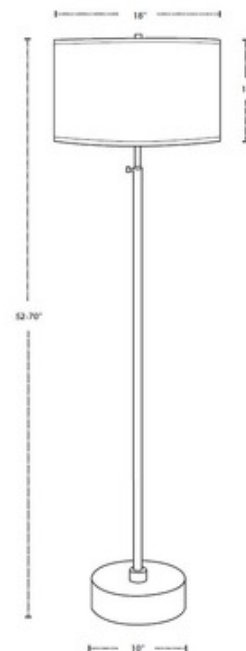

COMPANY	PROJECT	FIXTURE TYPE	APPROVED BY	DATE