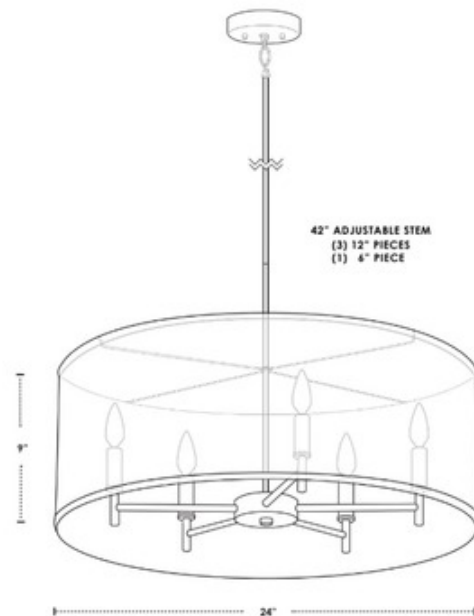

**BRAND**

Lights Up

**DESCRIPTION**

The Walker 5 Light Pendant is an elegant piece with minimalist design. Features an Optical Poly shade in a wide variety of colors and materials, and a Brushed Nickel finish. 5 inch diameter canopy and adjustable stem with 7 degree swivel. ETL and UL listed.

<b>SHADE COLOR</b>	Clear Optical Poly
<b>BODY FINISH</b>	Brushed Nickel
<b>WATTAGE</b>	200W
<b>DIMMER</b>	Standard 120V
<b>DIMENSIONS</b>	24"W x 9"H
<b>BULB NOT INCLUDED</b>	
<b>LAMP</b>	5 x B10/Candelabra (E12)/40W/120V Incandescent 5 x B10/Candelabra (E12)/120V LED

*Technical Information*

**PRODUCT DIMENSIONS**      Included Stems: One 6" and Three 12"

**SPEC #**

LUP60751

COMPANY

PROJECT

FIXTURE TYPE

APPROVED BY