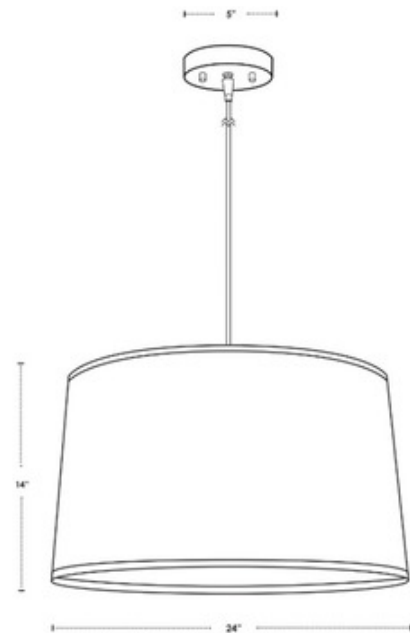

BRAND

Lights Up

DESCRIPTION

The Weegee Pendant has a casual look and open Italian silhouette, with an inset diffuser. The elegant drum shade is available in a wide variety of beautiful colors and materials. 5 inch diameter canopy. ETL and UL listed.

SHADE COLOR	White Linen
BODY FINISH	Brushed Nickel
WATTAGE	200W
DIMMER	Standard 120V
DIMENSIONS	24"W x 14"H
BULB NOT INCLUDED	
LAMP	2 x A19/Medium (E26)/100W/120V Incandescent 2 x A19/Medium (E26)/120V LED

Technical Information

PRODUCT DIMENSIONS	Cable Length: 96"
---------------------------	-------------------

SPEC #	LUP60752
---------------	----------

COMPANY

PROJECT

FIXTURE TYPE

APPROVED BY

DATE