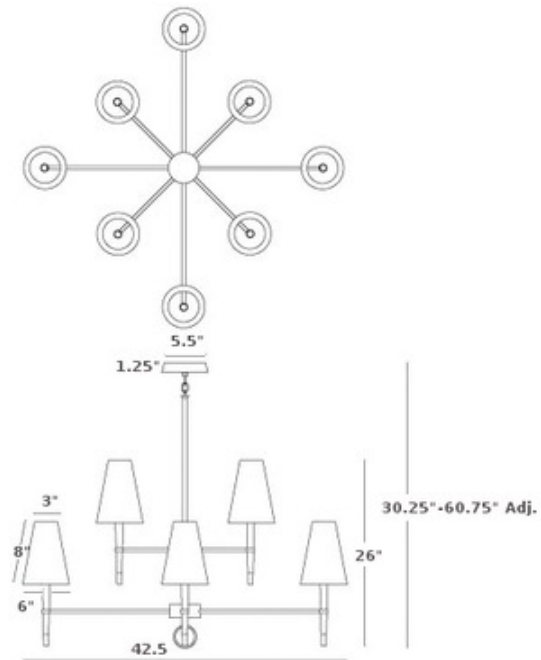

Ventana Two Tier Chandelier

Description:

The Ventana Two Tier Chandelier features Natural linen shades with a rolled edge hem. Available in Ebony finished wood with Antique Brass or Polished Nickel accents. Includes one 6 inch and three 12 inch downrods. Eight 25 watt max 120 volt B10 candelabra base bulbs are required, but not included. Can use 60 watt bulbs without shades. 42.5 inch width x 26 inch height x 30.25-60.75 inch adjustable length. UL listed.

Shown in: Polished Nickel / Natural

List Price: \$1246.31
Our Price: \$997.05

Shade Color: Natural
Body Finish: Polished Nickel
Lamp: 8 x B10/Candelabra (E12)/25W/120V Incandescent
 8 x B10/Candelabra (E12)/120V LED
Wattage: 200W
Dimmer: Incandescent
Dimensions: 60.75"L x 26"H x 42.5"W