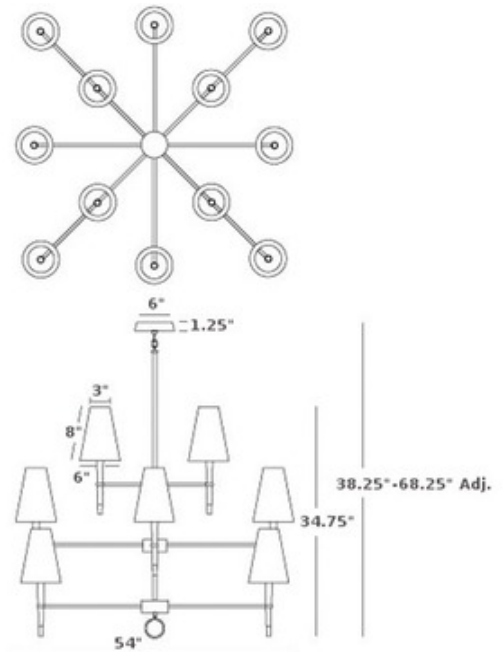

BRAND

Jonathan Adler

SHADE COLOR	Natural
BODY FINISH	Natural / Ebony + Polished Nickel
WATTAGE	300W
DIMMER	Standard 120V
DIMENSIONS	54"W x 34.75"H
BULB NOT INCLUDED	
LAMP	12 x B10/Candelabra (E12)/25W/120V Incandescent 12 x B10/Candelabra (E12)/120V LED

SPEC #

JAD60766

COMPANY

PROJECT

FIXTURE TYPE

APPROVED BY

DATE