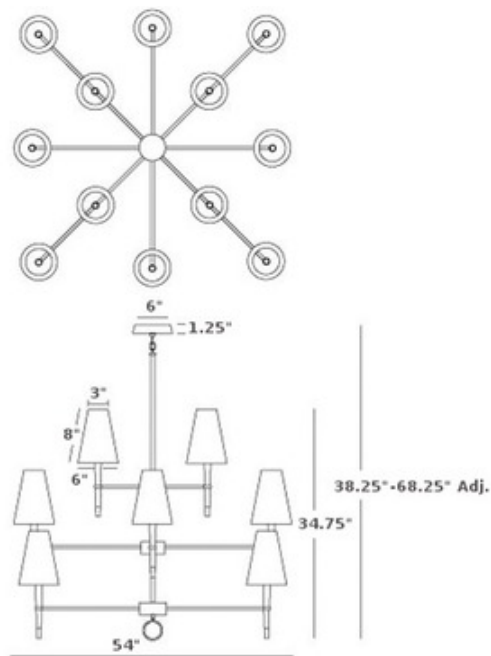

# Ventana Three Tier Chandelier

**Designer:** Jonathan Adler

**Description:**

The Ventana Three Tier Chandelier features Natural linen shades with a rolled edge hem. Available in Ebony finished wood with Antique Brass or Polished Nickel accents. Includes one 6 inch and three 12 inch downrods. Twelve 25 watt max 120 volt B10 candelabra base bulbs are required, but not included. Can use 60 watt bulbs without shades. 54 inch width x 34.75 inch height x 38.25-68.25 inch adjustable length. UL listed.

Shown in: Polished Nickel

**List Price:** \$2074.31  
**Our Price:** \$1659.45

**Shade Color:** N/A  
**Body Finish:** Polished Nickel  
**Lamp:** 12 x B10/Candelabra (E12)/25W/120V Incandescent  
 12 x B10/Candelabra (E12)/120V LED  
**Wattage:** 300W  
**Dimmer:** Incandescent  
**Dimensions:** 68.25"L x 34.75"H x 54"W