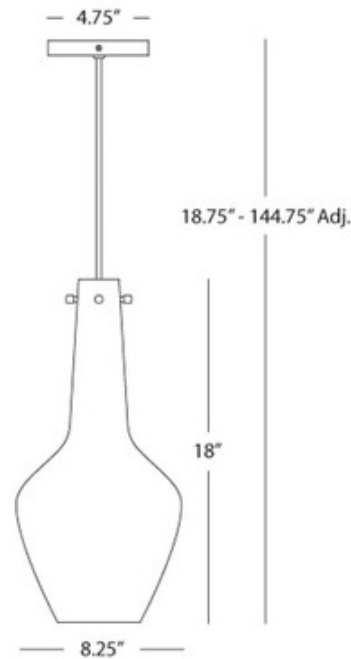

Capri Tall Pendant

Description:

Capri Tall Pendant features a sleek modern shape cased glass base with Polished Nickel accents. Cased glass available in White, Yellow, Green, Grey, Orange, or Blue. Comes with 11 feet of white suspension cord. One 100 watt, 120 volt A19 type Medium base incandescent bulb is required, but not included. General light distribution. UL listed. 8.25 inch width x 18 inch height x 144.75 inch maximum length.

Shown in: Polished Nickel / White

List Price: \$304.75
 Our Price: \$243.80

Shade Color: White
 Body Finish: Polished Nickel
 Lamp: 1 x A19/Medium (E26)/72W/120V Incandescent
 Wattage: 72W
 Dimmer: Incandescent
 Dimensions: 144.75"L x 18"H x 8.25"W