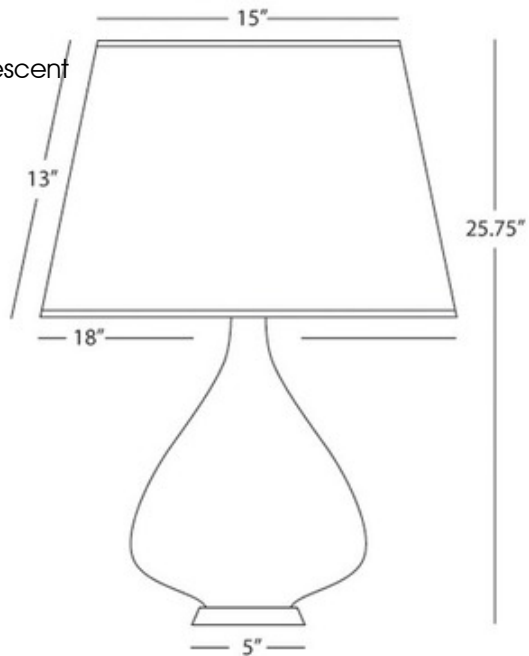

Capri Teardrop Table Lamp

Description:

Capri Table Lamp features a translucent ceramic white parchment shade and a sleek modern shape cased glass base with Polished Nickel accents. Cased glass base available in White, Orange, Grey, or Blue. Includes 8 feet of cord. One 150 watt, 120 volt, A19 3-Way type Medium base incandescent bulb is required, but not included. General light distribution. UL listed. 18 inch width x 25.75 inch height.

Shown in: White

List Price: \$429.81
 Our Price: \$343.85

Shade Color: N/A
 Body Finish: White
 Lamp: 1 x A19 3-Way/Medium (E26)/150W/120V Incandescent
 Wattage: 150W
 Dimmer: Incandescent
 Dimensions: 25.75"H x 18"W