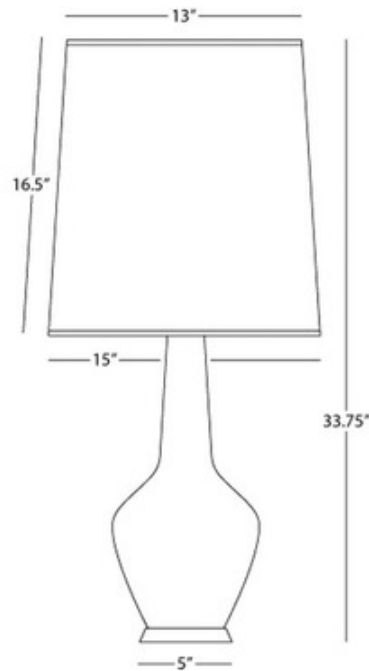

Capri Bottle Table Lamp

Designer: Jonathan Adler

Description:

Capri Bottle Table Lamp features a translucent ceramic White Parchment shade and a sleek modern shape cased glass base with polished nickel accents. Cased glass base available in White, Grey, or Blue. One 150 watt max 120 volt A19 3-Way medium base bulb is required, but not included. General light distribution. UL listed. 15 inch width x 33.75 inch height.

Shown in: White

List Price: \$429.81
Our Price: \$343.85

Shade Color: N/A
Body Finish: White
Lamp: 1 x A19 3-Way/Medium (E26)/150W/120V Incandescent
Wattage: 150W
Dimmer: Incandescent
Dimensions: 33.75"H x 15"W