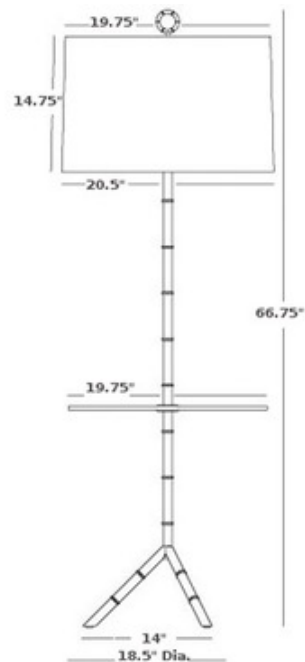

# Meurice Tray Floor Lamp

**Description:**

The Meurice Tray Floor Lamp features a circular glass table tray creating the perfect table and floor lamp in one. Available with a Deep Patina Bronze finish and Gold Tortoise-lined Black Parchment shade; a Polished Nickel finish and a Silver Tortoise-lined White Parchment shade; a Polished Nickel finish and an Off White linen shade; or an Antique Natural Brass finish and an Off White linen shade. One 150 watt, 120 volt, A21 medium base bulb is required, but not included. General light distribution. 20.5 inch width x 66.75 inch height. Glass tray: 19.75 inch diameter. UL listed.

Shown in: Polished Nickel/ Off White

**List Price:** \$1135.63  
**Our Price:** \$908.50

**Shade Color:** N/A  
**Body Finish:** Polished Nickel/ Off White  
**Lamp:** 1 x A21/Medium (E26)/150W/120V Incandescent  
 1 x A21/Medium (E26)/120V LED  
**Wattage:** 150W  
**Dimmer:** Incandescent  
**Dimensions:** 66.75"H x 20.5"W