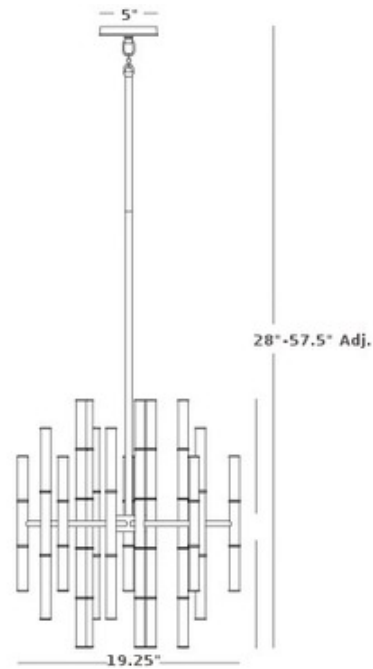

Meurice Chandelier

Designer: Jonathan Adler

Description:

The Meurice Chandelier adds sculptural glow in a narrow hallway or above a dining room table and is available in Deep Patina Bronze, Polished Nickel, or Polished Brass. Thirty 25 watt max 120 volt G16.5 candelabra base bulbs are required, but not included. 19.25 inch width x 22 inch height x 28-57.25 inch adjustable length. UL listed.

Shown in: Polished Nickel

List Price: \$1415.94
Our Price: \$1132.75

Shade Color: N/A
Body Finish: Polished Nickel
Lamp: 30 x G16.5/Candelabra (E12)/25W/120V Incandescent
Wattage: 750W
Dimmer: Incandescent
Dimensions: 22"H x 19.25"W

Product Number: JAD60798			
Company:		Fixture Type:	Date: Mar 22, 2018
Project:		Approved By:	

#1812SU-MEURICE-02011-WHPN

Fax: (773) 883-6131

Phone: 866-954-4489

Address: 1718 W. Fullerton Ave. Chicago IL 60614