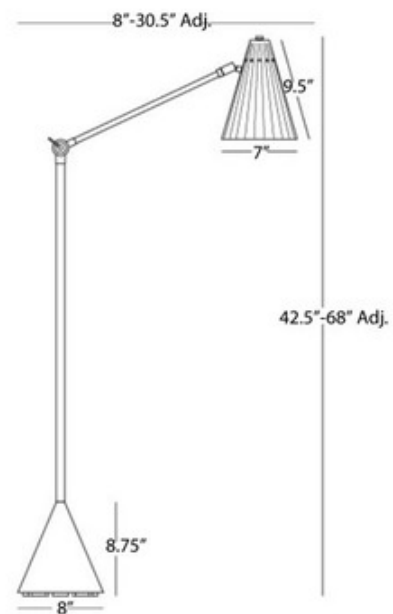

COMPANY

PROJECT

FIXTURE TYPE

APPROVED BY

DATE