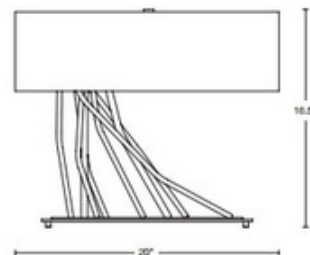

BRAND

Hubbardton Forge

DESCRIPTION

The Brindille Floor Lamp features multi-faceted twigs forged from red hot round bar stock hammered for texture and shape by artisans. The steel sculpture sprouts and curves up from the stand before coming to a rest by the drum shaped fabric shade. Dimmer switch is located on the lamp socket. Lifetime Limited Warranty when installed in residential setting. Handcrafted to order by skilled artisans in Vermont, USA.

| | |
|----------------------|--|
| SHADE COLOR | Natural Anna |
| BODY FINISH | Burnished Steel |
| WATTAGE | 120W |
| DIMMER | Included |
| DIMENSIONS | 20"W x 16.5"H x 10"D |
| BULB INCLUDED | |
| LAMP | 2 x A19/Medium (E26)/60W/120V Incandescent |