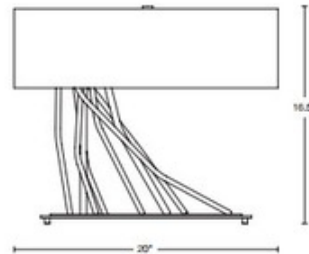

Brindille Table Lamp

Description:

The Brindille Table Lamp features a rectangular shade available in Doeskin micro-suede, Terra micro-suede, Eclipse micro-suede, Flax, or Natural Anna with a Soft Gold, Vintage Platinum, Black, Natural Iron, Mahogany, Bronze, Dark Smoke, or Burnished Steel finish. Two lamping options. LED: Two 5 watt 120 volt A19 medium base LED bulbs are included. INC: Two 60 watt max 120 volt A19 medium base bulbs are required, but not included. 20 inch width x 16.5 inch height x 10 inch depth. General light distribution. UL listed. Made in the USA.

Shown in: Burnished Steel / Natural Anna

List Price: \$1385.85
Our Price: \$1001.00

Shade Color: Natural Anna
Body Finish: Burnished Steel
Lamp: 2 x A19/Medium (E26)/60W/120V Incandescent
 2 x A19/Medium (E26)/120V LED
Wattage: 120W
Dimmer: Incandescent
Dimensions: 16.5"H x 20"W x 10"D