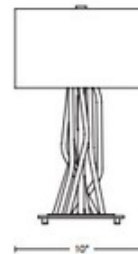

Brindille Table Lamp

Description:

The Brindille Table Lamp features a rectangular shade available in Doeskin micro-suede, Terra micro-suede, Eclipse micro-suede, Flax, or Natural Anna with a Soft Gold, Vintage Platinum, Black, Natural Iron, Mahogany, Bronze, Dark Smoke, or Burnished Steel finish. Two lamping options. LED: Two 5 watt 120 volt A19 medium base LED bulbs are included. INC: Two 60 watt max 120 volt A19 medium base bulbs are required, but not included. 20 inch width x 16.5 inch height x 10 inch depth. General light distribution. UL listed. Made in the USA.

Shown in: Burnished Steel / Natural Anna

List Price: \$1385.85
Our Price: \$1001.00

Shade Color: Natural Anna
Body Finish: Burnished Steel
Lamp: 2 x A19/Medium (E26)/60W/120V Incandescent
 2 x A19/Medium (E26)/120V LED
Wattage: 120W
Dimmer: Incandescent
Dimensions: 16.5"H x 20"W x 10"D